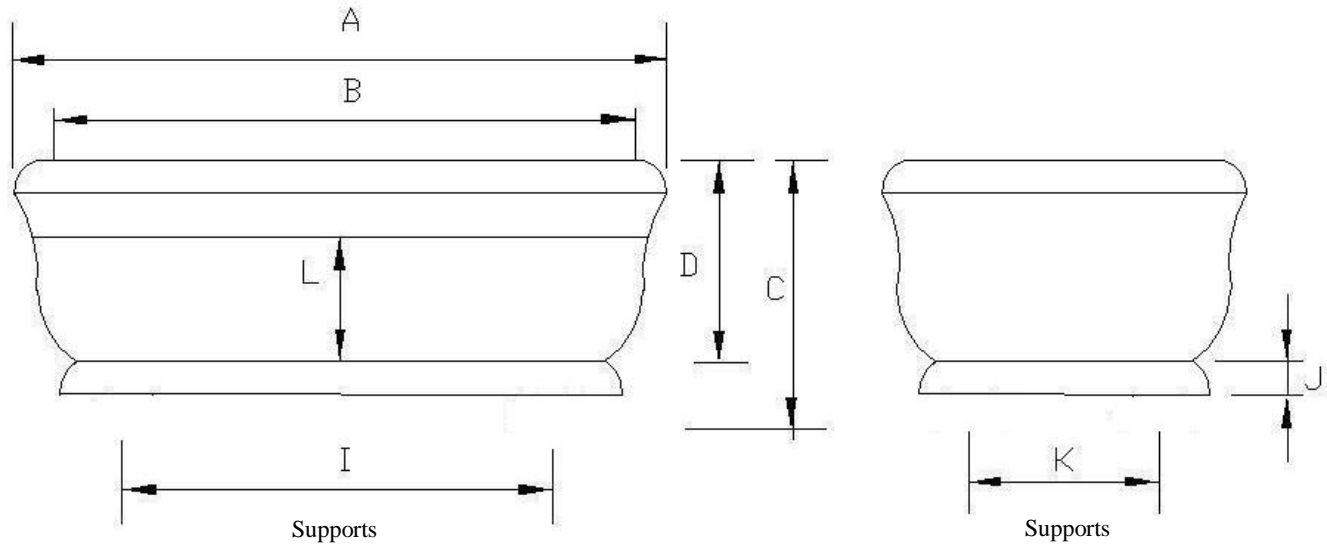

Tub Specifications –P0945 Acrylic Soaking Tub without Legs

	A	B	C	D	E	F	G	H	I	J	K	L	VOL	WGHT
P0945	70"	61 3/4"	25"	20 1/2"	34"	26"	17"	43"	34"	4 1/2"	16"	13 1/4"	62 GAL	139 LB

We recommend the drain on the floor being roughed-in within an 8" arc of the drain hole on the tub. This will allow the flex hose an offset to drain properly. Please use a bead of silicone around the base of the tub to provide a seal between the tub and the floor, and to prevent the tub from moving.