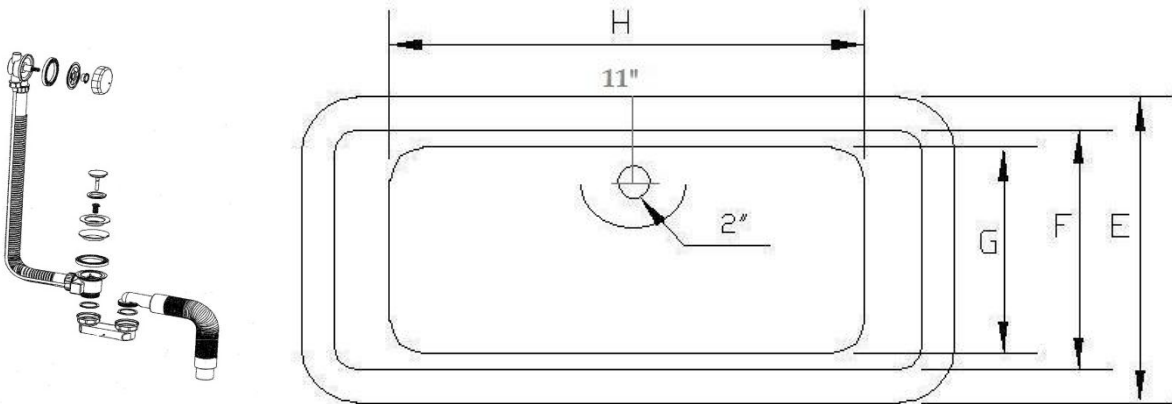

Tub Specifications –P0945 Acrylic Soaking Tub without Legs

	A	B	C	D	E	F	G	H	I	J	K	L	VOL	WGHT
P0945	70"	61 3/4"	25"	20 1/2"	34"	26"	17"	43"	34"	4 1/2"	16"	13 1/4"	62 GAL	139 LB

We recommend the drain on the floor being roughed-in within an 8" arc of the drain hole on the tub. This will allow the flex hose an offset to drain properly. Please use a bead of silicone around the base of the tub to provide a seal between the tub and the floor, and to prevent the tub from moving.