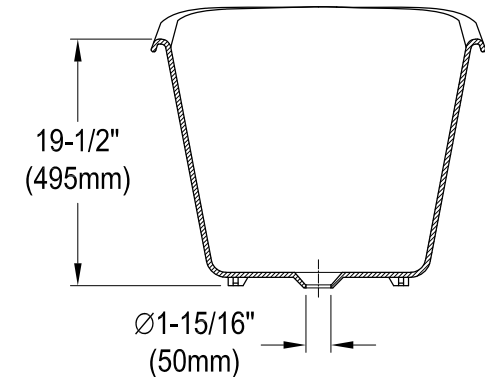

# VCTND5328NT0,1,5,8

53" Cast Iron Clawfoot Tub

**Section A-A**