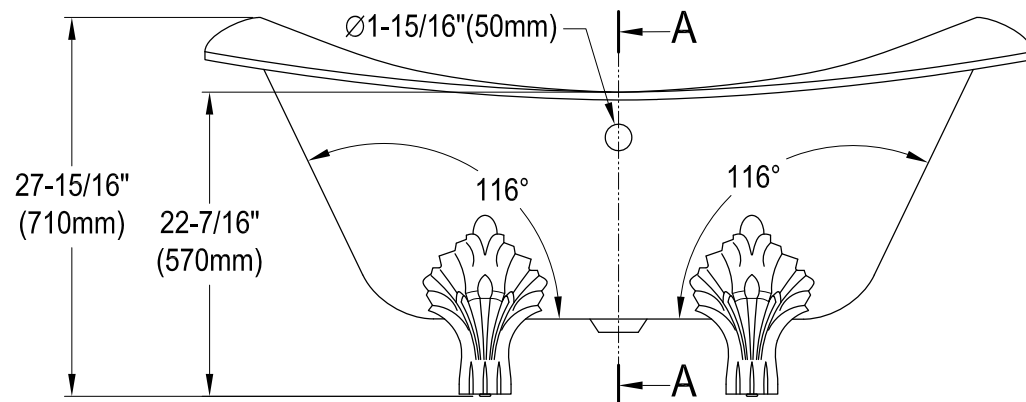

VCT7DS6130NC0,1,5,8

61" Cast Iron Clawfoot Tub With 7" Faucet Drillings

M10 x 20 (4 pcs)

Section A-A