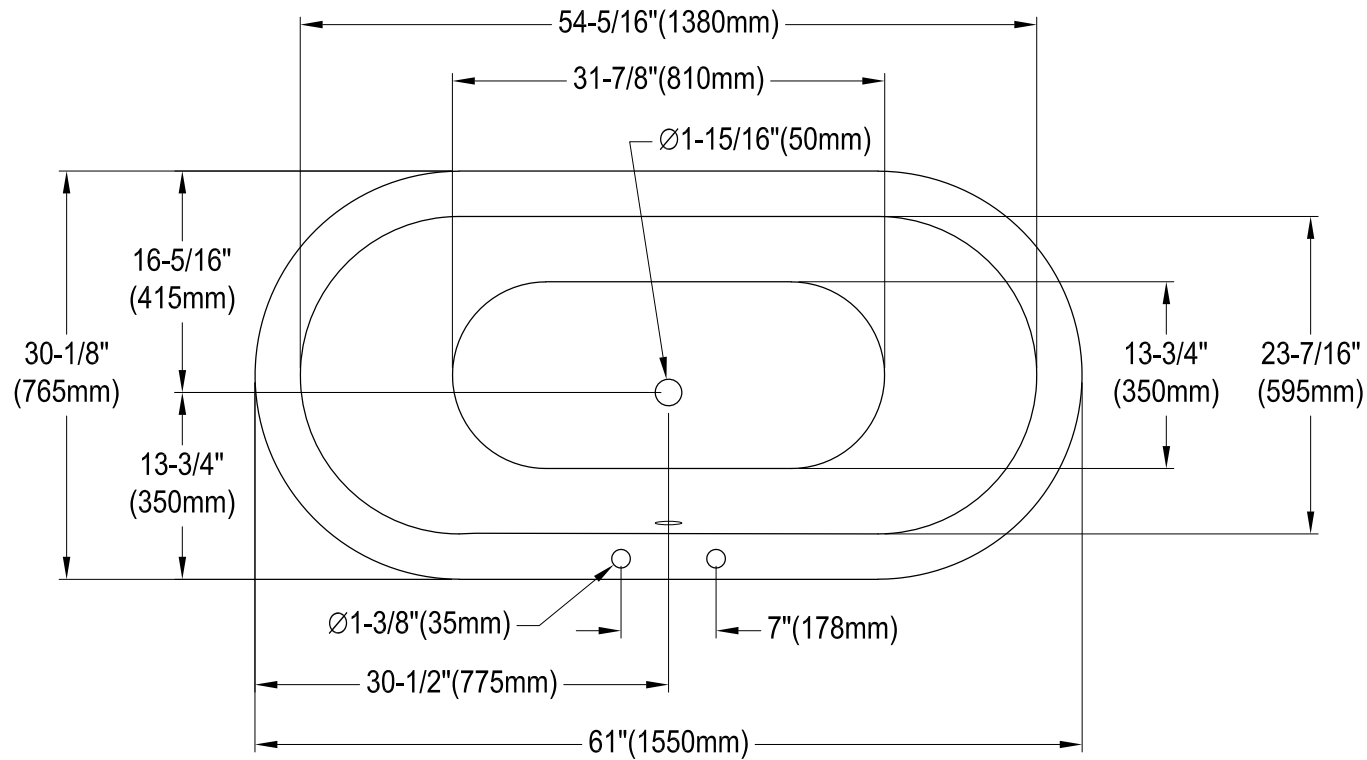

VCT7DS6130NC0,1,5,8

61" Cast Iron Clawfoot Tub With 7" Faucet Drillings

M10 x 20 (4 pcs)

Section A-A