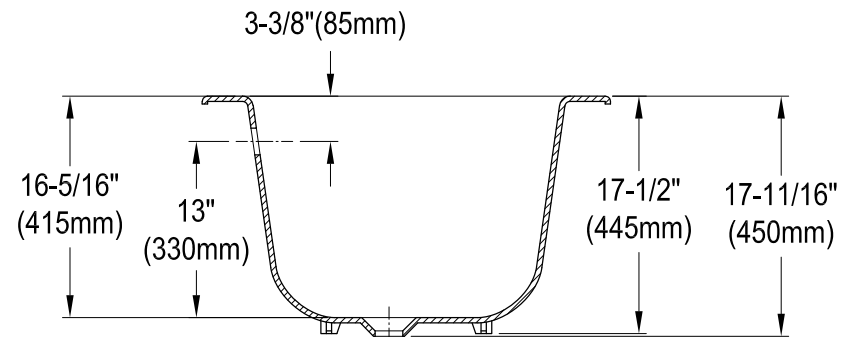

VCT7DS6130NC0,1,5,8

61" Cast Iron Clawfoot Tub With 7" Faucet Drillings

M10 x 20 (4 pcs)

Section A-A