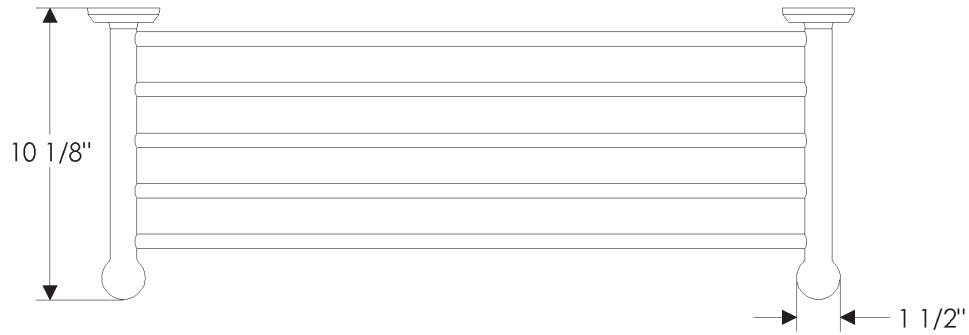

# ROCKY MOUNTAIN®

H A R D W A R E

TRK  
Towel Rack  
24" bars (available up to 32" bars)