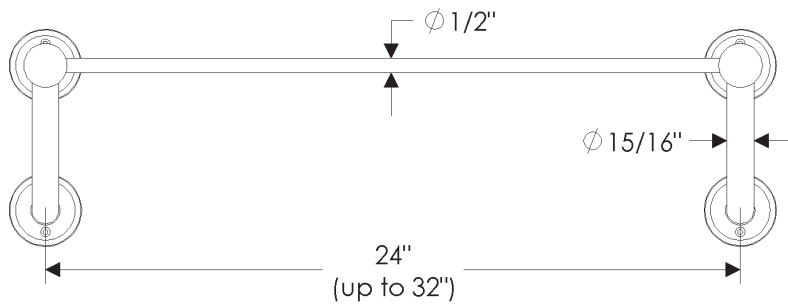

# ROCKY MOUNTAIN®

H A R D W A R E

TRK  
Towel Rack  
24" bars (available up to 32" bars)