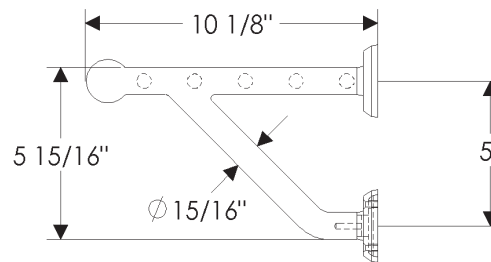

# ROCKY MOUNTAIN®

H A R D W A R E

TRK  
Towel Rack  
24" bars (available up to 32" bars)