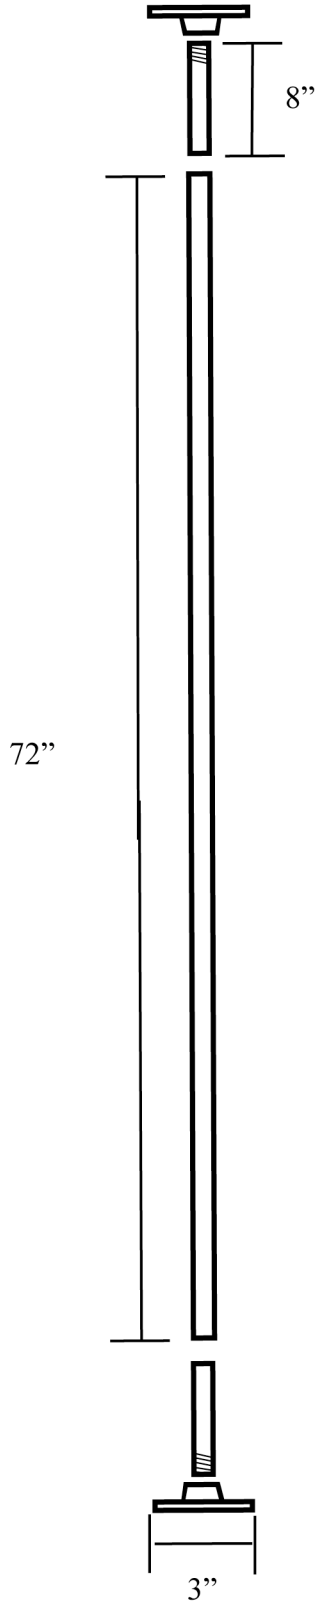

SUNRISE

#406 Straight Shower Curtain Rod

PARTS LIST

- #406-1 72" Straight rod only
- #405-3 8" Brass threaded inserts
- #405-1 3" Wall flanges
- #405-2 Finished screws (4) required per flange