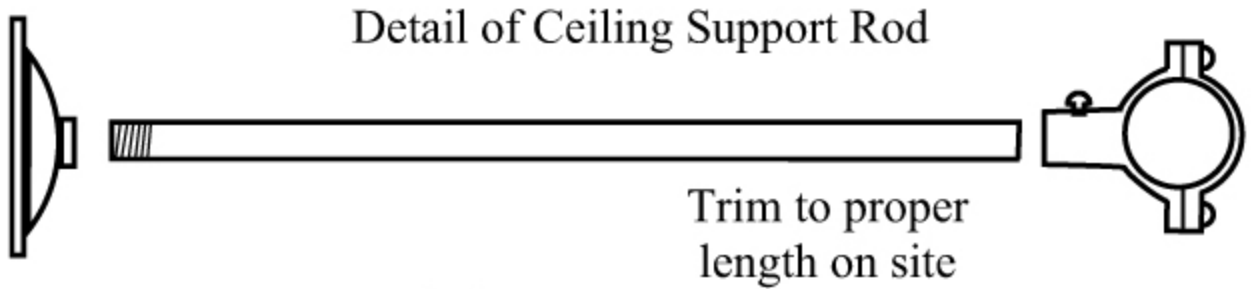

#404 Oval Shower Curtain Ring
25" Wide X 57" Long

#414 Oval Shower Curtin Ring
32" Wide X 72" Long

424-1 Double Ringlet

is used to attach the riser to the ring. two ceiling supports are used for support.