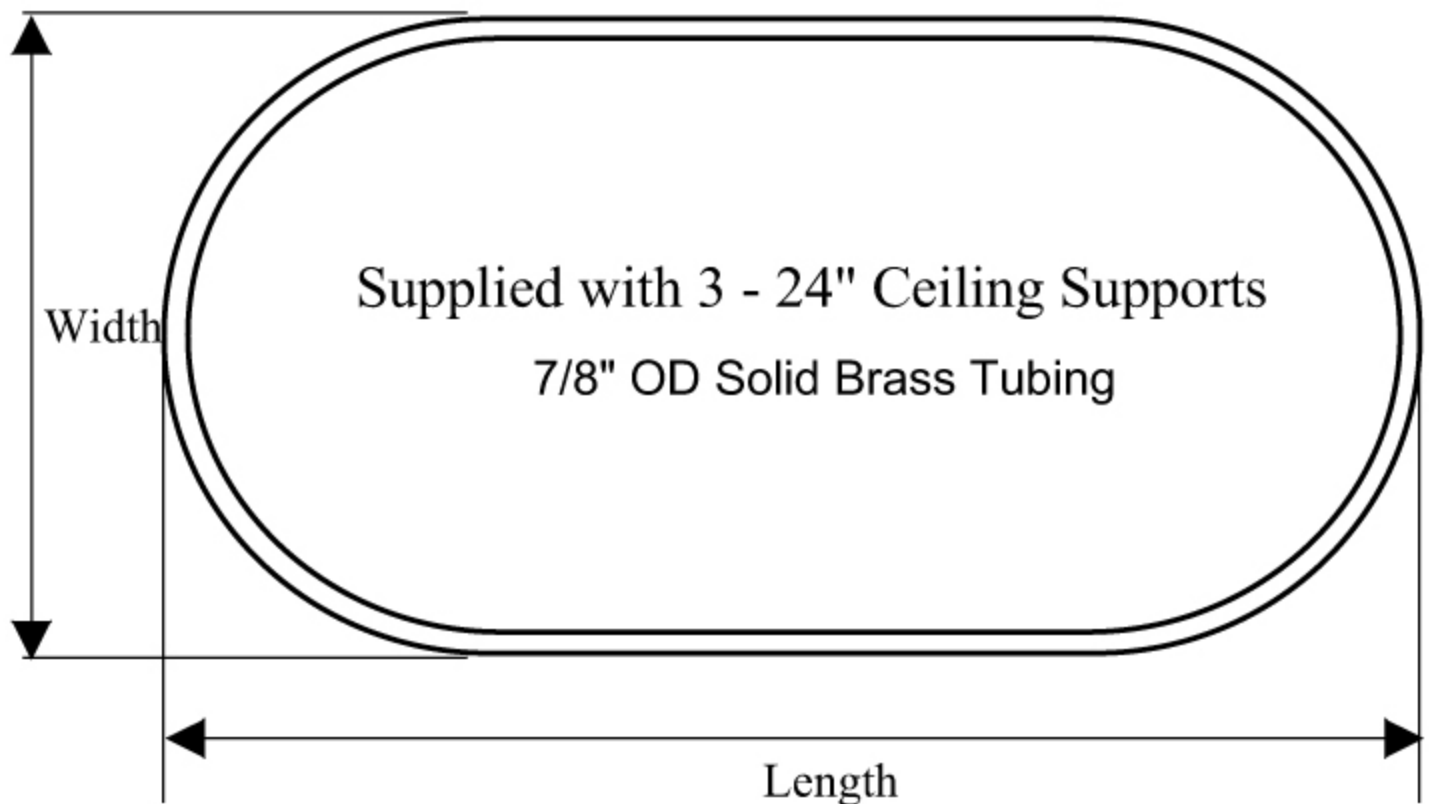

#404 Oval Shower Curtain Ring
25" Wide X 57" Long

#414 Oval Shower Curtin Ring
32" Wide X 72" Long

424-1 Double Ringlet

is used to attach the riser to the ring. two ceiling supports are used for support.