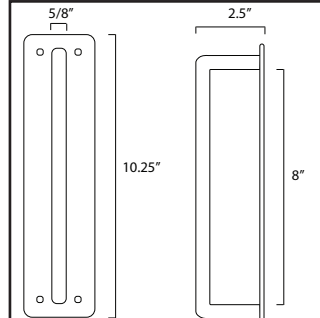

BARN DOOR HANDLES

Flush

Round

Round w/ Plate

Square

	Description	Finish	Item No.	List Price	CTN QTY	WT/ CTN
	Barn Door Pull Handle - Flush	Black	BD0014		1	2 Lbs
	Barn Door Pull Handle - Flush	Brushed Steel	BD0011		1	2 Lbs
	Barn Door Pull Handle - Flush	Bronze	BD0019		1	2 Lbs
	Barn Door Pull Handle - Round	Black	BD0024		1	2 Lbs
	Barn Door Pull Handle - Round	Brushed Steel	BD0021		1	2 Lbs
	Barn Door Pull Handle - Round	Bronze	BD0029		1	2 Lbs
	Barn Door Pull Handle - Round w/ Plate	Black	BD0034		1	3 Lbs
	Barn Door Pull Handle - Round w/ Plate	Bronze	BD0039		1	3 Lbs
	Barn Door Pull Handle - Square	Black	BD0044		1	2 Lbs
	Barn Door Pull Handle - Square	Bronze	BD0049		1	2 Lbs