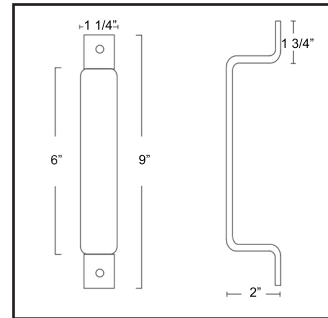

BARN DOOR HANDLES

Flush

Round

Round w/ Plate

Square

	Description	Finish	Item No.	List Price	CTN QTY	WT/ CTN
	Barn Door Pull Handle - Flush	Black	BD0014		1	2 Lbs
	Barn Door Pull Handle - Flush	Brushed Steel	BD0011		1	2 Lbs
	Barn Door Pull Handle - Flush	Bronze	BD0019		1	2 Lbs
	Barn Door Pull Handle - Round	Black	BD0024		1	2 Lbs
	Barn Door Pull Handle - Round	Brushed Steel	BD0021		1	2 Lbs
	Barn Door Pull Handle - Round	Bronze	BD0029		1	2 Lbs
	Barn Door Pull Handle - Round w/ Plate	Black	BD0034		1	3 Lbs
	Barn Door Pull Handle - Round w/ Plate	Bronze	BD0039		1	3 Lbs
	Barn Door Pull Handle - Square	Black	BD0044		1	2 Lbs
	Barn Door Pull Handle - Square	Bronze	BD0049		1	2 Lbs