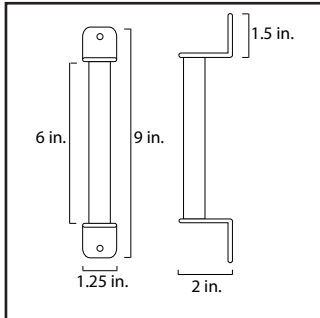

BARN DOOR HANDLES

Flush

Round

Round w/ Plate

Square

	Description	Finish	Item No.	List Price	CTN QTY	WT/ CTN
	Barn Door Pull Handle - Flush	Black	BD0014		1	2 Lbs
	Barn Door Pull Handle - Flush	Brushed Steel	BD0011		1	2 Lbs
	Barn Door Pull Handle - Flush	Bronze	BD0019		1	2 Lbs
	Barn Door Pull Handle - Round	Black	BD0024		1	2 Lbs
	Barn Door Pull Handle - Round	Brushed Steel	BD0021		1	2 Lbs
	Barn Door Pull Handle - Round	Bronze	BD0029		1	2 Lbs
	Barn Door Pull Handle - Round w/ Plate	Black	BD0034		1	3 Lbs
	Barn Door Pull Handle - Round w/ Plate	Bronze	BD0039		1	3 Lbs
	Barn Door Pull Handle - Square	Black	BD0044		1	2 Lbs
	Barn Door Pull Handle - Square	Bronze	BD0049		1	2 Lbs