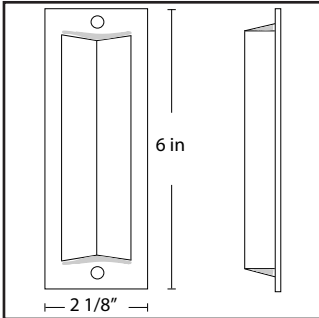

BARN DOOR HANDLES

Flush

Round

Round w/ Plate

Square

	Description	Finish	Item No.	List Price	CTN QTY	WT/ CTN
	Barn Door Pull Handle - Flush	Black	BD0014		1	2 Lbs
	Barn Door Pull Handle - Flush	Brushed Steel	BD0011		1	2 Lbs
	Barn Door Pull Handle - Flush	Bronze	BD0019		1	2 Lbs
	Barn Door Pull Handle - Round	Black	BD0024		1	2 Lbs
	Barn Door Pull Handle - Round	Brushed Steel	BD0021		1	2 Lbs
	Barn Door Pull Handle - Round	Bronze	BD0029		1	2 Lbs
	Barn Door Pull Handle - Round w/ Plate	Black	BD0034		1	3 Lbs
	Barn Door Pull Handle - Round w/ Plate	Bronze	BD0039		1	3 Lbs
	Barn Door Pull Handle - Square	Black	BD0044		1	2 Lbs
	Barn Door Pull Handle - Square	Bronze	BD0049		1	2 Lbs