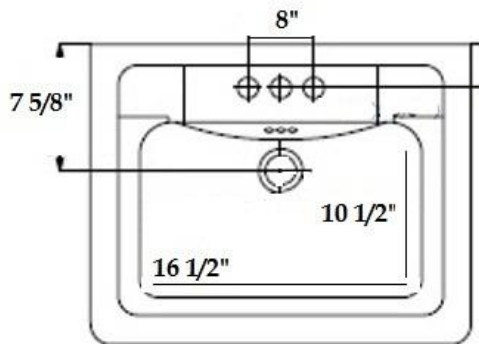

Strom Plumbing

BY
Sign of  the Crab

Ph: (916) 638-2722 / Fax: (916) 638-2725

Installation Information

Item #P1051 Pedestal Sink

Sink Bowl Depth:
Total depth: 5 1/2"
To fill line: 4 1/2"

Sink weight = 80 lbs