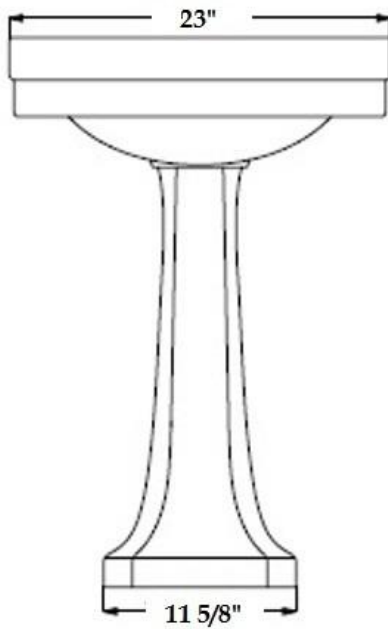

Strom Plumbing

BY
Sign of  the Crab

Ph: (916) 638-2722 / Fax: (916) 638-2725

Installation Information

Item #P1051 Pedestal Sink

Sink Bowl Depth:
Total depth: 5 1/2"
To fill line: 4 1/2"

Sink weight = 80 lbs