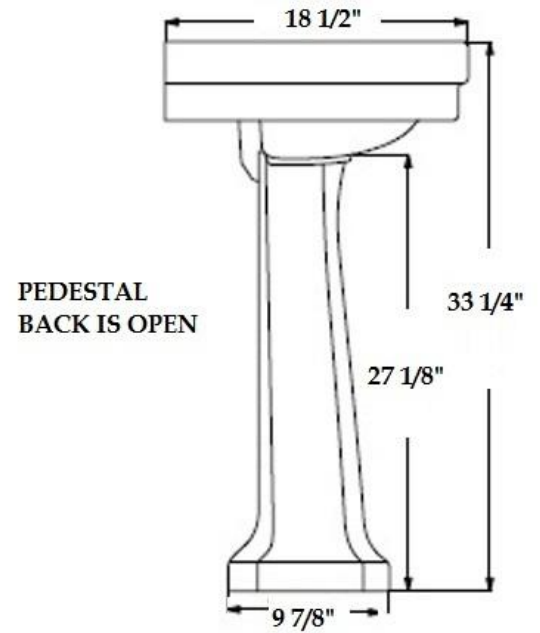

Strom Plumbing

BY
Sign of  the Crab

Ph: (916) 638-2722 / Fax: (916) 638-2725

Installation Information

Item #P1051 Pedestal Sink

Sink Bowl Depth:
Total depth: 5 1/2"
To fill line: 4 1/2"

Sink weight = 80 lbs