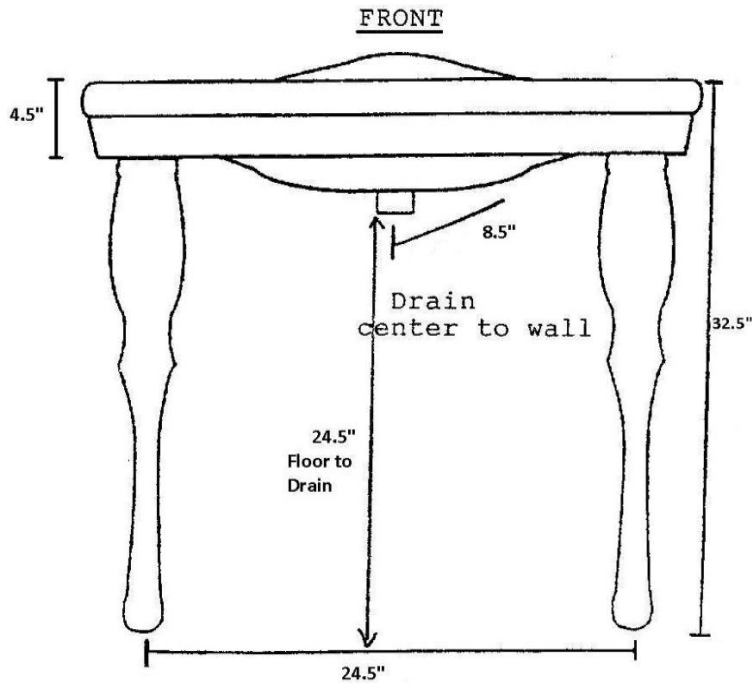

Installation Information

Item #P0710 Console Sink

Bowl Depth - 6"
Fill Line - 4 3/4"

Sink weight = approx. 130 lbs