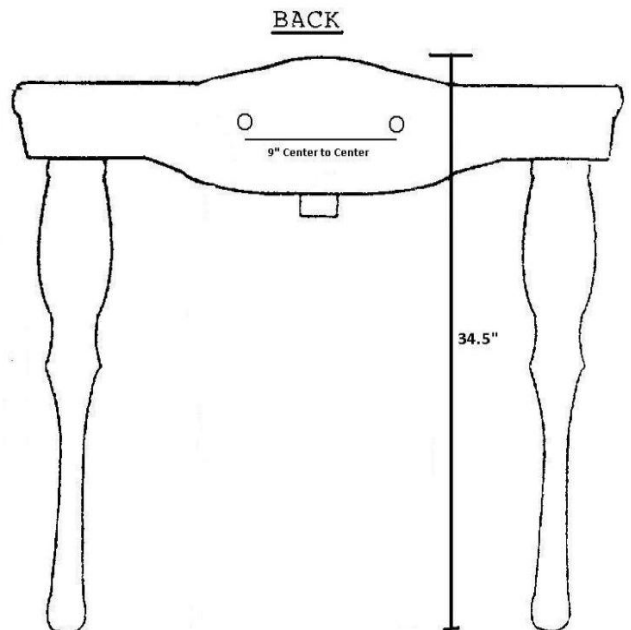

Installation Information

Item #P0710 Console Sink

Bowl Depth - 6"
Fill Line - 4 3/4"

Sink weight = approx. 130 lbs