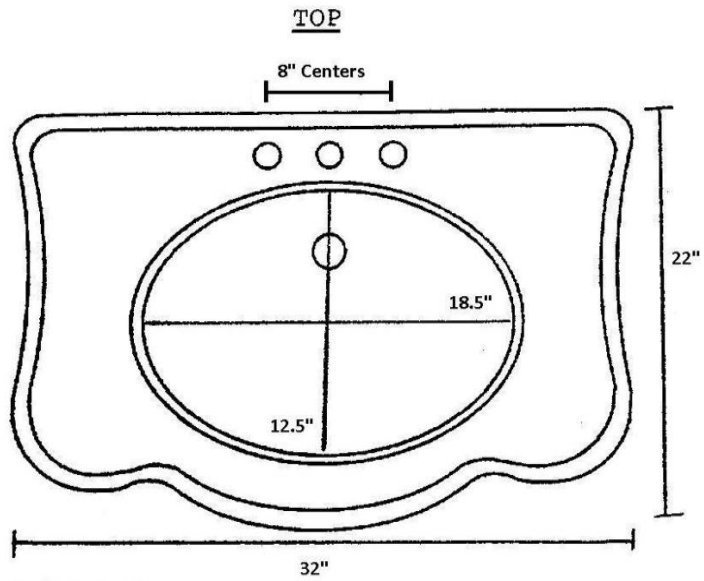

Installation Information

Item #P0710 Console Sink

Bowl Depth - 6"
Fill Line - 4 3/4"

Sink weight = approx. 130 lbs