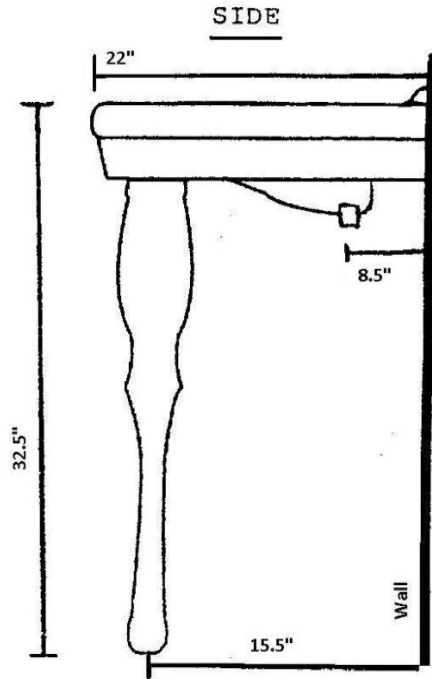

Installation Information

Item #P0710 Console Sink

Bowl Depth - 6"
Fill Line - 4 3/4"

Sink weight = approx. 130 lbs