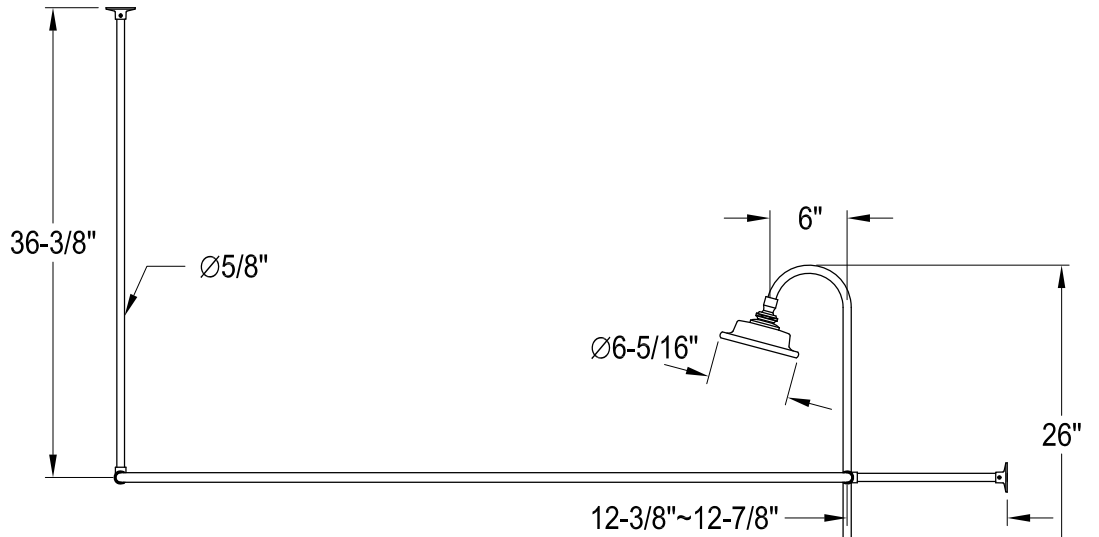

CCK4181,2,5,8PL

Shower Combo

CC471,2,5,8 Double Offset Bath Supply

CC2091,2,5,8 Tub Waste & Overflow