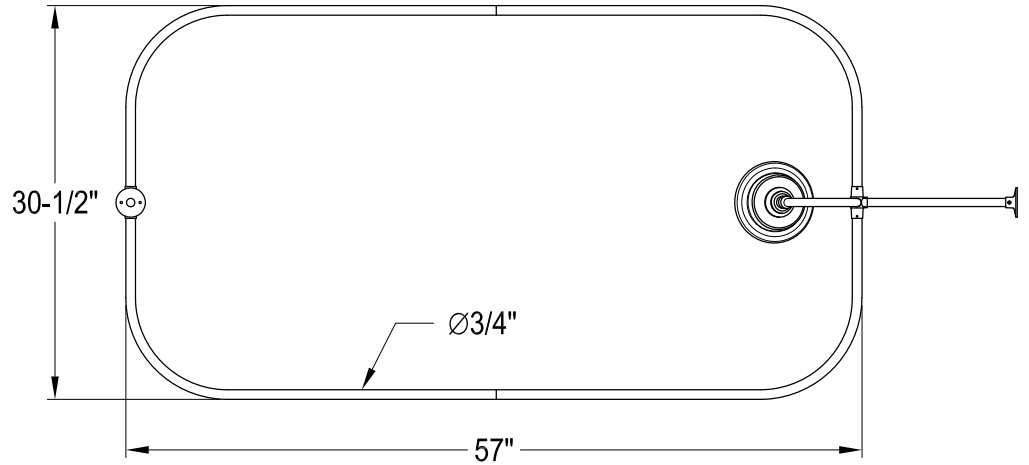

CCK4181,2,5,8PL

Shower Combo

CC471,2,5,8 Double Offset Bath Supply

CC2091,2,5,8 Tub Waste & Overflow