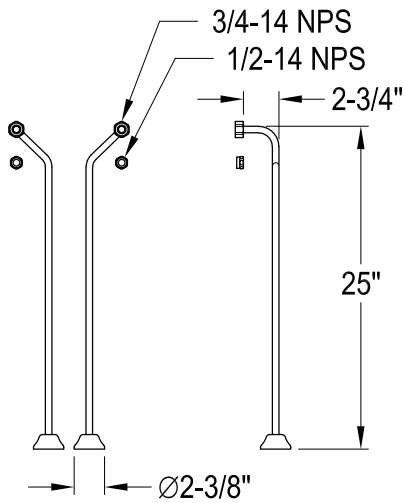

CCK4181,2,5,8PL

Shower Combo

CC471,2,5,8 Double Offset Bath Supply

CC2091,2,5,8 Tub Waste & Overflow