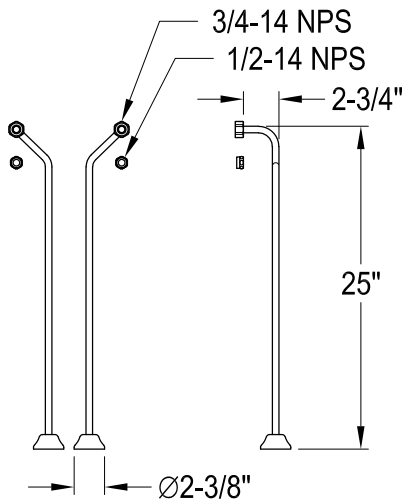

CCK2181,2,5,8PL

Shower Combo

CC471,2,5,8 Double Offset Bath Supply

CC2091,2,5,8 Tub Waste & Overflow