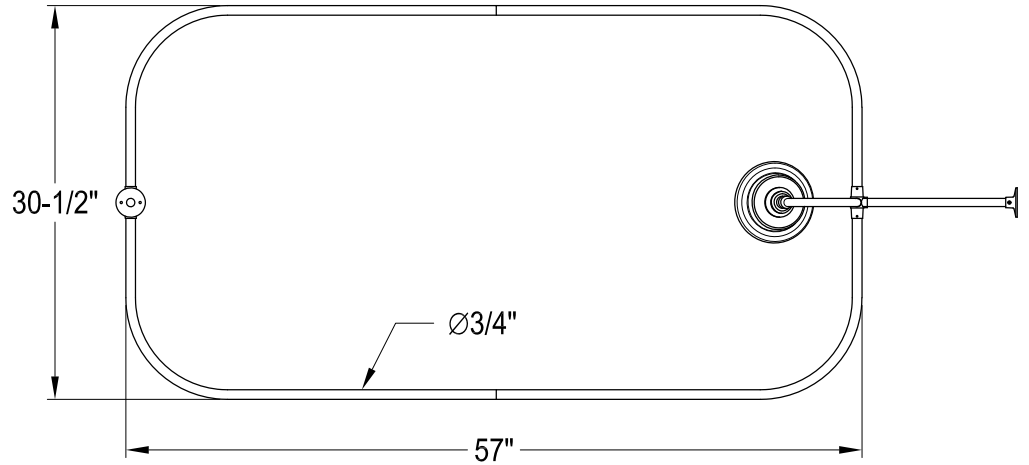

CCK2181,2,5,8PL

Shower Combo

CC471,2,5,8 Double Offset Bath Supply

CC2091,2,5,8 Tub Waste & Overflow