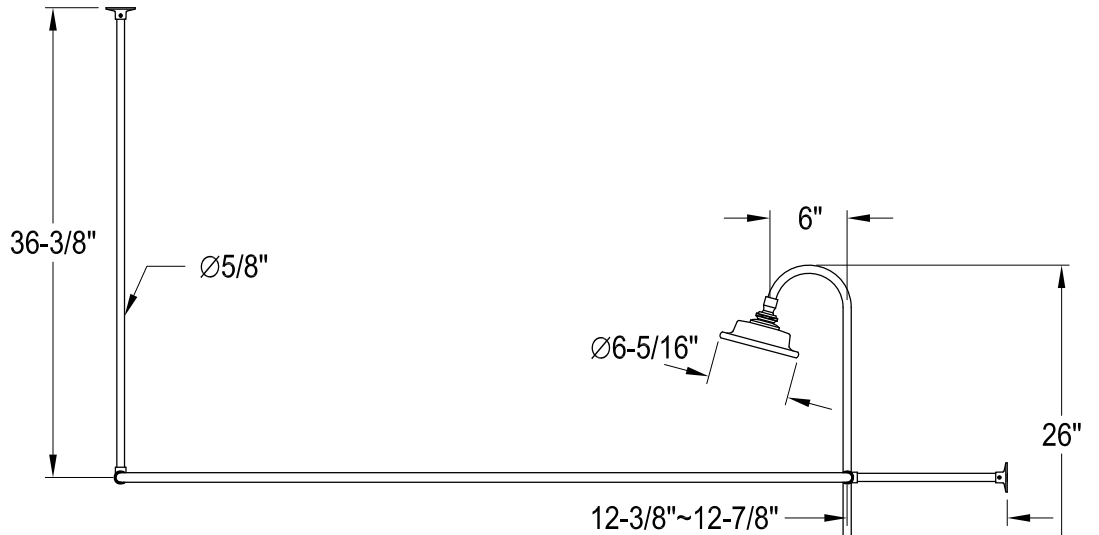

CCK2181,2,5,8PL

Shower Combo

CC471,2,5,8 Double Offset Bath Supply

CC2091,2,5,8 Tub Waste & Overflow