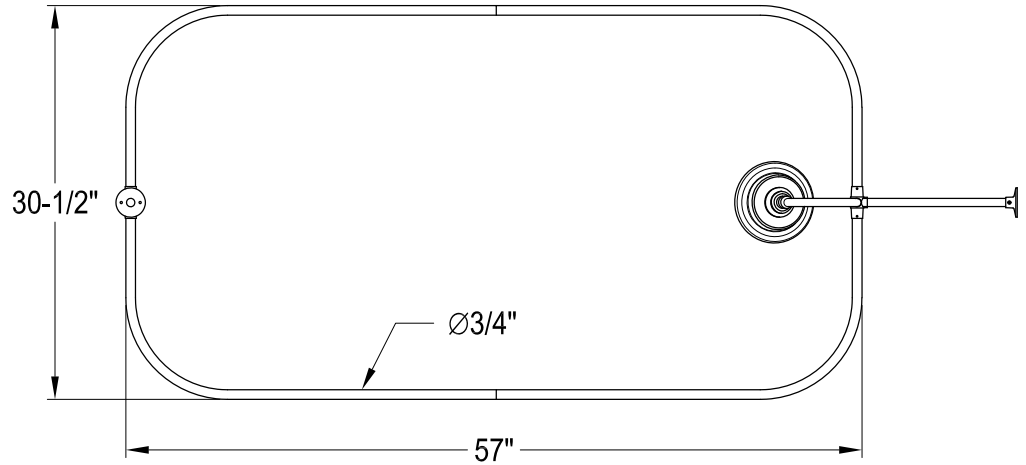

CCK2145HCPL

Shower Combo

CC461,2,5,8 Single Offset Bath Supply

CC2091,2,5,8 Tub Waste & Overflow