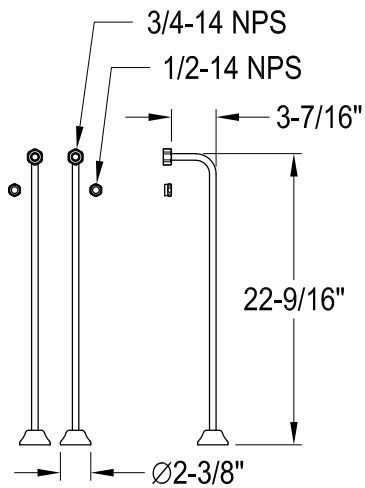

CCK2145HCPL

Shower Combo

CC461,2,5,8 Single Offset Bath Supply

CC2091,2,5,8 Tub Waste & Overflow