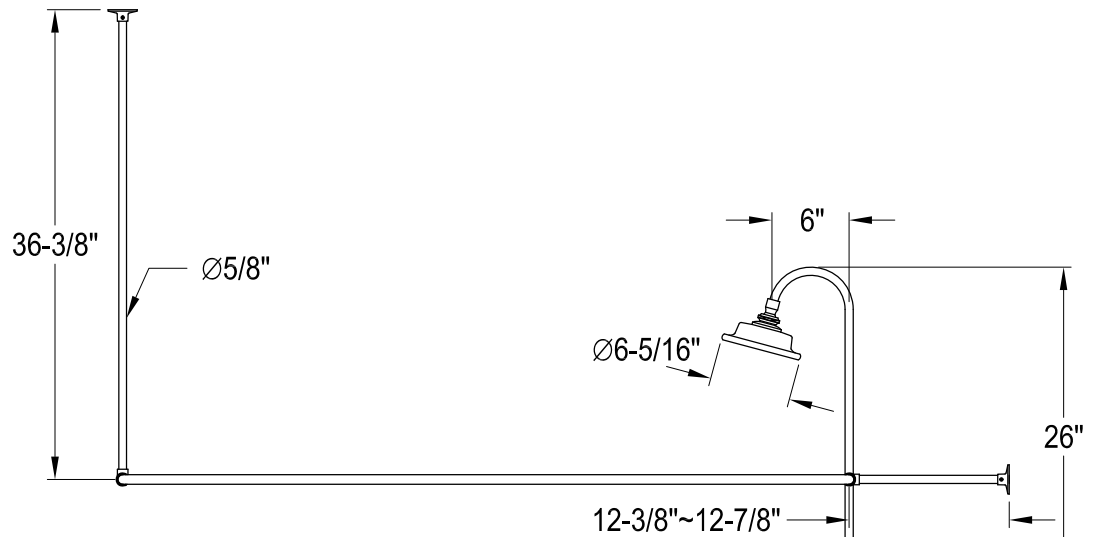

CCK2145HCPL

Shower Combo

CC461,2,5,8 Single Offset Bath Supply

CC2091,2,5,8 Tub Waste & Overflow