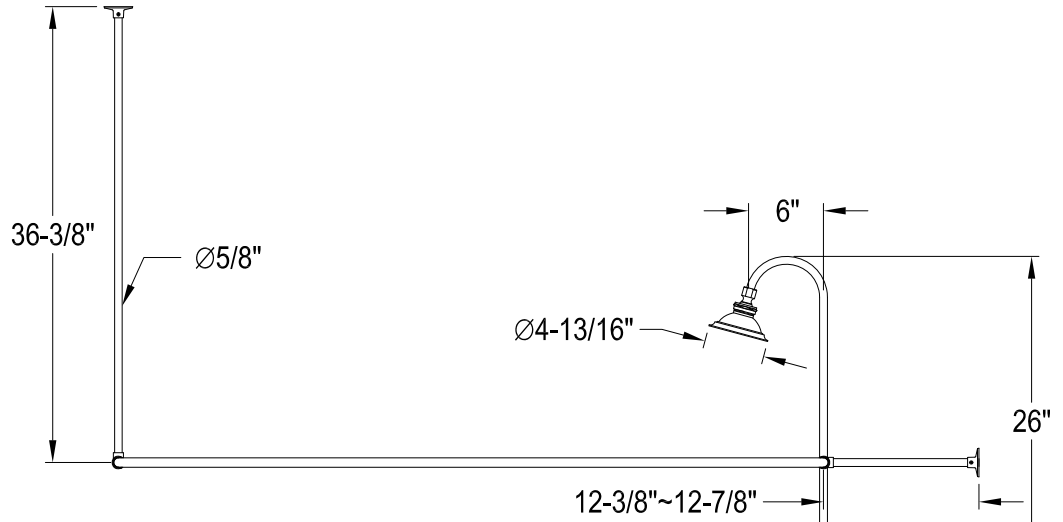

# CCK1181,2,5,8AX

Shower Combo

## CC471,2,5,8 Double Offset Bath Supply

## CC2091,2,5,8 Tub Waste & Overflow