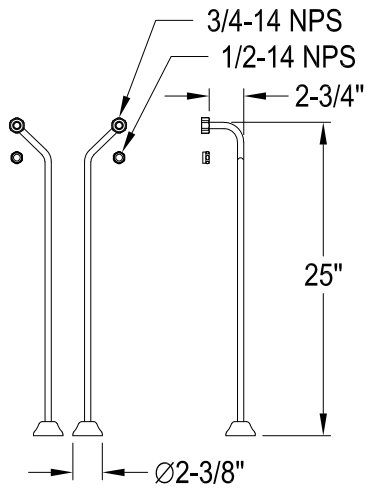

# CCK1181,2,5,8AX

Shower Combo

## CC471,2,5,8 Double Offset Bath Supply

## CC2091,2,5,8 Tub Waste & Overflow