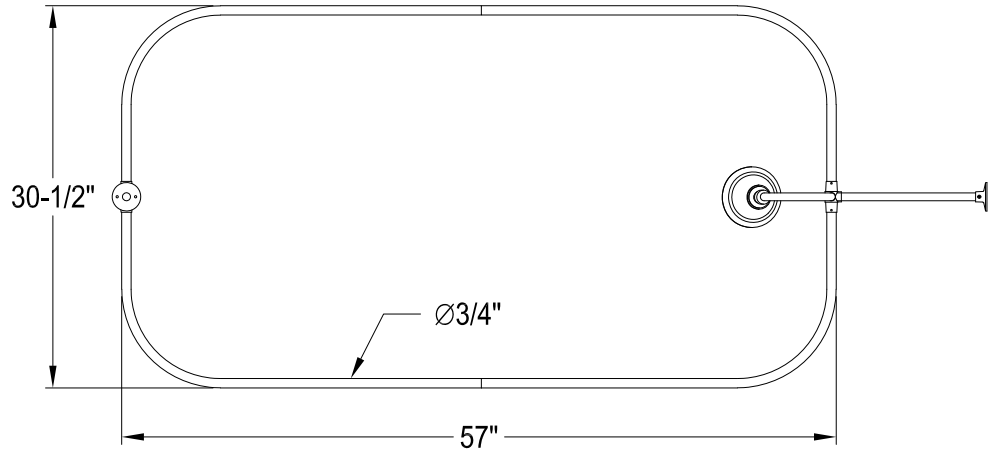

# CCK1181,2,5,8AX

Shower Combo

## CC471,2,5,8 Double Offset Bath Supply

## CC2091,2,5,8 Tub Waste & Overflow