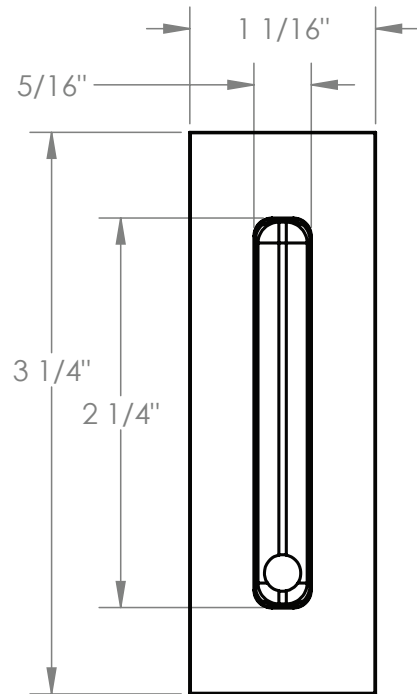

MODERN RECTANGULAR BARN DOOR PRIVACY LOCKS - FLUSH PULL WITH INTEGRATED STRIKE

side view

back view

top view

*Note: For general info only. Not drawn to scale. Do not use as a drilling template.

MODERN RECTANGULAR BARN DOOR PRIVACY LOCKS - STRIKE

side view

back view

top view

*Note: For general info only. Not drawn to scale. Do not use as a drilling template.

*Note: For general info only. Not drawn to scale. Do not use as a drilling template.

MODERN RECTANGULAR BARN DOOR PRIVACY LOCKS - SURFACE MOUNT BOLT BRACKET

*Note: For general info only. Not drawn to scale. Do not use as a drilling template.