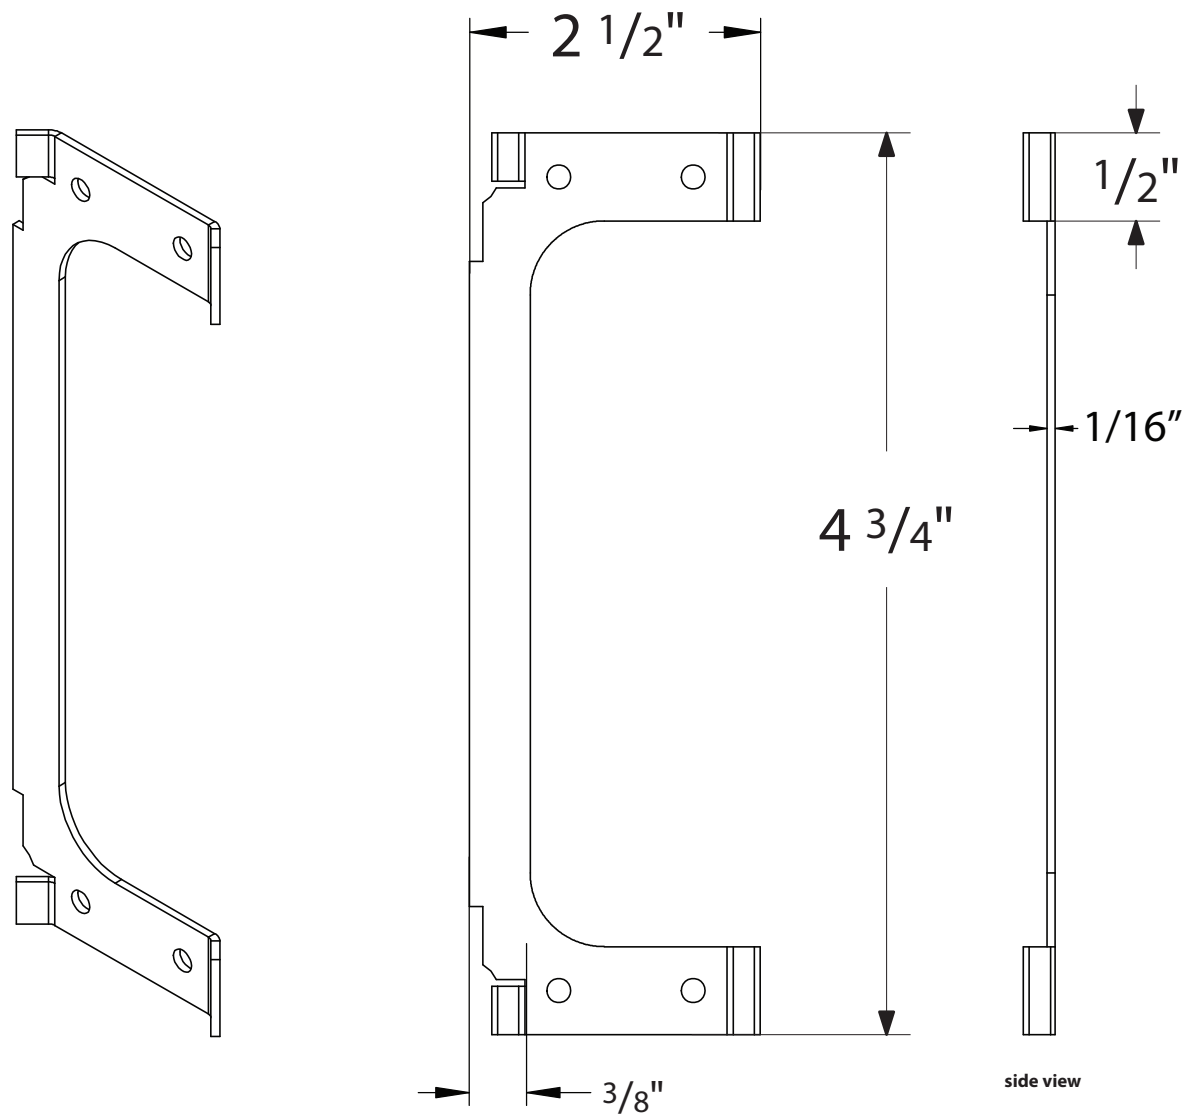

MODERN RECTANGULAR BARN DOOR PRIVACY LOCKS - FLUSH PULL WITH INTEGRATED STRIKE

side view

back view

top view

*Note: For general info only. Not drawn to scale. Do not use as a drilling template.

MODERN RECTANGULAR BARN DOOR PRIVACY LOCKS - STRIKE

side view

back view

top view

*Note: For general info only. Not drawn to scale. Do not use as a drilling template.

*Note: For general info only. Not drawn to scale. Do not use as a drilling template.

MODERN RECTANGULAR BARN DOOR PRIVACY LOCKS - SURFACE MOUNT BOLT BRACKET

*Note: For general info only. Not drawn to scale. Do not use as a drilling template.