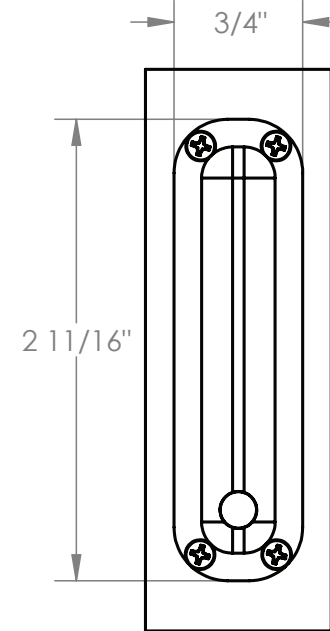

MODERN RECTANGULAR BARN DOOR PRIVACY LOCKS - FLUSH PULL WITH INTEGRATED STRIKE

side view

back view

top view

*Note: For general info only. Not drawn to scale. Do not use as a drilling template.

MODERN RECTANGULAR BARN DOOR PRIVACY LOCKS - STRIKE

side view

back view

top view

*Note: For general info only. Not drawn to scale. Do not use as a drilling template.

*Note: For general info only. Not drawn to scale. Do not use as a drilling template.

MODERN RECTANGULAR BARN DOOR PRIVACY LOCKS - SURFACE MOUNT BOLT BRACKET

*Note: For general info only. Not drawn to scale. Do not use as a drilling template.