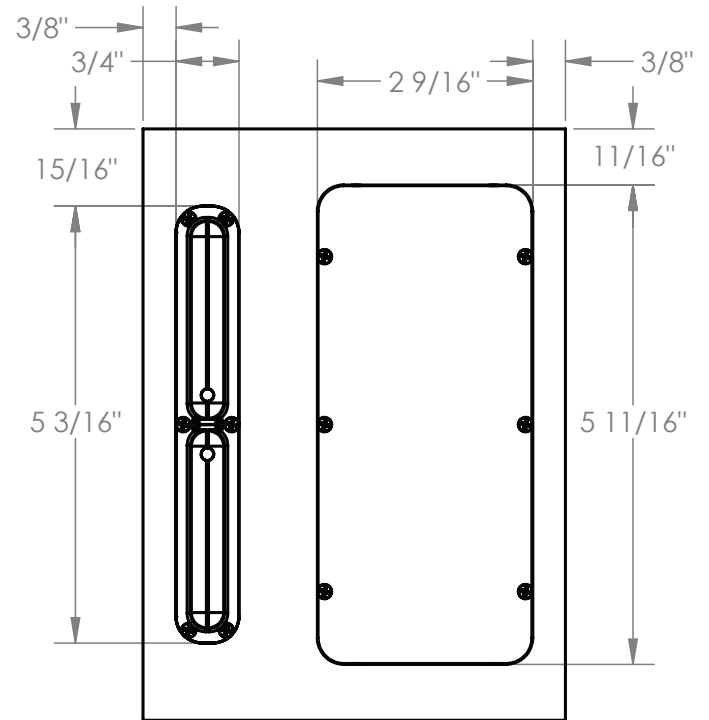

MODERN RECTANGULAR BARN DOOR PRIVACY LOCKS - FLUSH PULL WITH INTEGRATED STRIKE

side view

back view

top view

*Note: For general info only. Not drawn to scale. Do not use as a drilling template.

MODERN RECTANGULAR BARN DOOR PRIVACY LOCKS - STRIKE

side view

back view

top view

*Note: For general info only. Not drawn to scale. Do not use as a drilling template.

*Note: For general info only. Not drawn to scale. Do not use as a drilling template.

MODERN RECTANGULAR BARN DOOR PRIVACY LOCKS - SURFACE MOUNT BOLT BRACKET

*Note: For general info only. Not drawn to scale. Do not use as a drilling template.