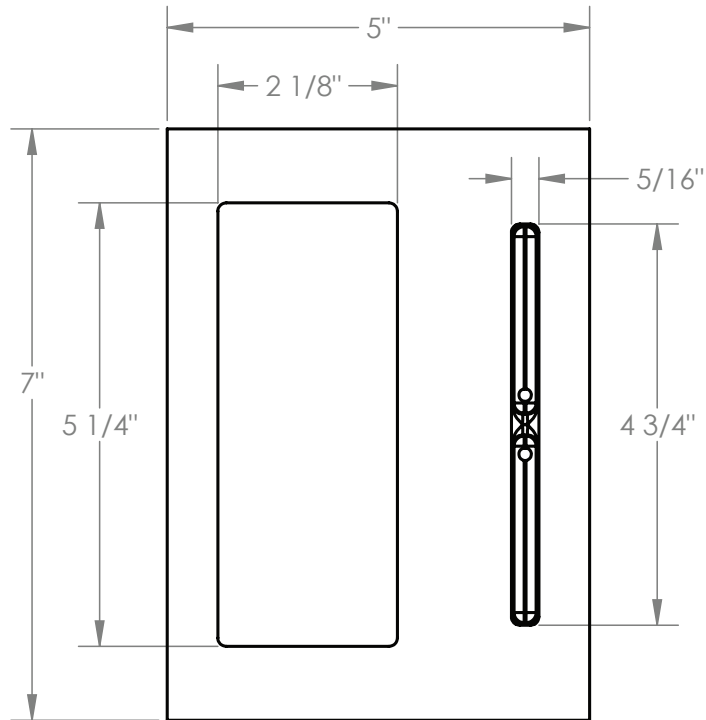

MODERN RECTANGULAR BARN DOOR PRIVACY LOCKS - FLUSH PULL WITH INTEGRATED STRIKE

side view

back view

top view

*Note: For general info only. Not drawn to scale. Do not use as a drilling template.

MODERN RECTANGULAR BARN DOOR PRIVACY LOCKS - STRIKE

side view

back view

top view

*Note: For general info only. Not drawn to scale. Do not use as a drilling template.

*Note: For general info only. Not drawn to scale. Do not use as a drilling template.

MODERN RECTANGULAR BARN DOOR PRIVACY LOCKS - SURFACE MOUNT BOLT BRACKET

*Note: For general info only. Not drawn to scale. Do not use as a drilling template.