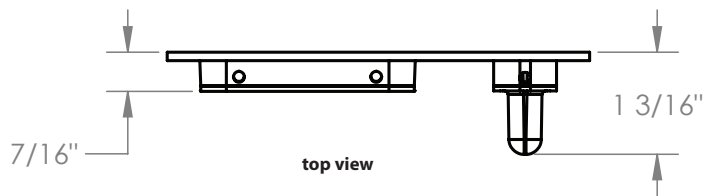

MODERN RECTANGULAR BARN DOOR PRIVACY LOCKS - FLUSH PULL WITH INTEGRATED STRIKE

side view

back view

top view

*Note: For general info only. Not drawn to scale. Do not use as a drilling template.

MODERN RECTANGULAR BARN DOOR PRIVACY LOCKS - STRIKE

side view

back view

top view

*Note: For general info only. Not drawn to scale. Do not use as a drilling template.

*Note: For general info only. Not drawn to scale. Do not use as a drilling template.

MODERN RECTANGULAR BARN DOOR PRIVACY LOCKS - SURFACE MOUNT BOLT BRACKET

*Note: For general info only. Not drawn to scale. Do not use as a drilling template.