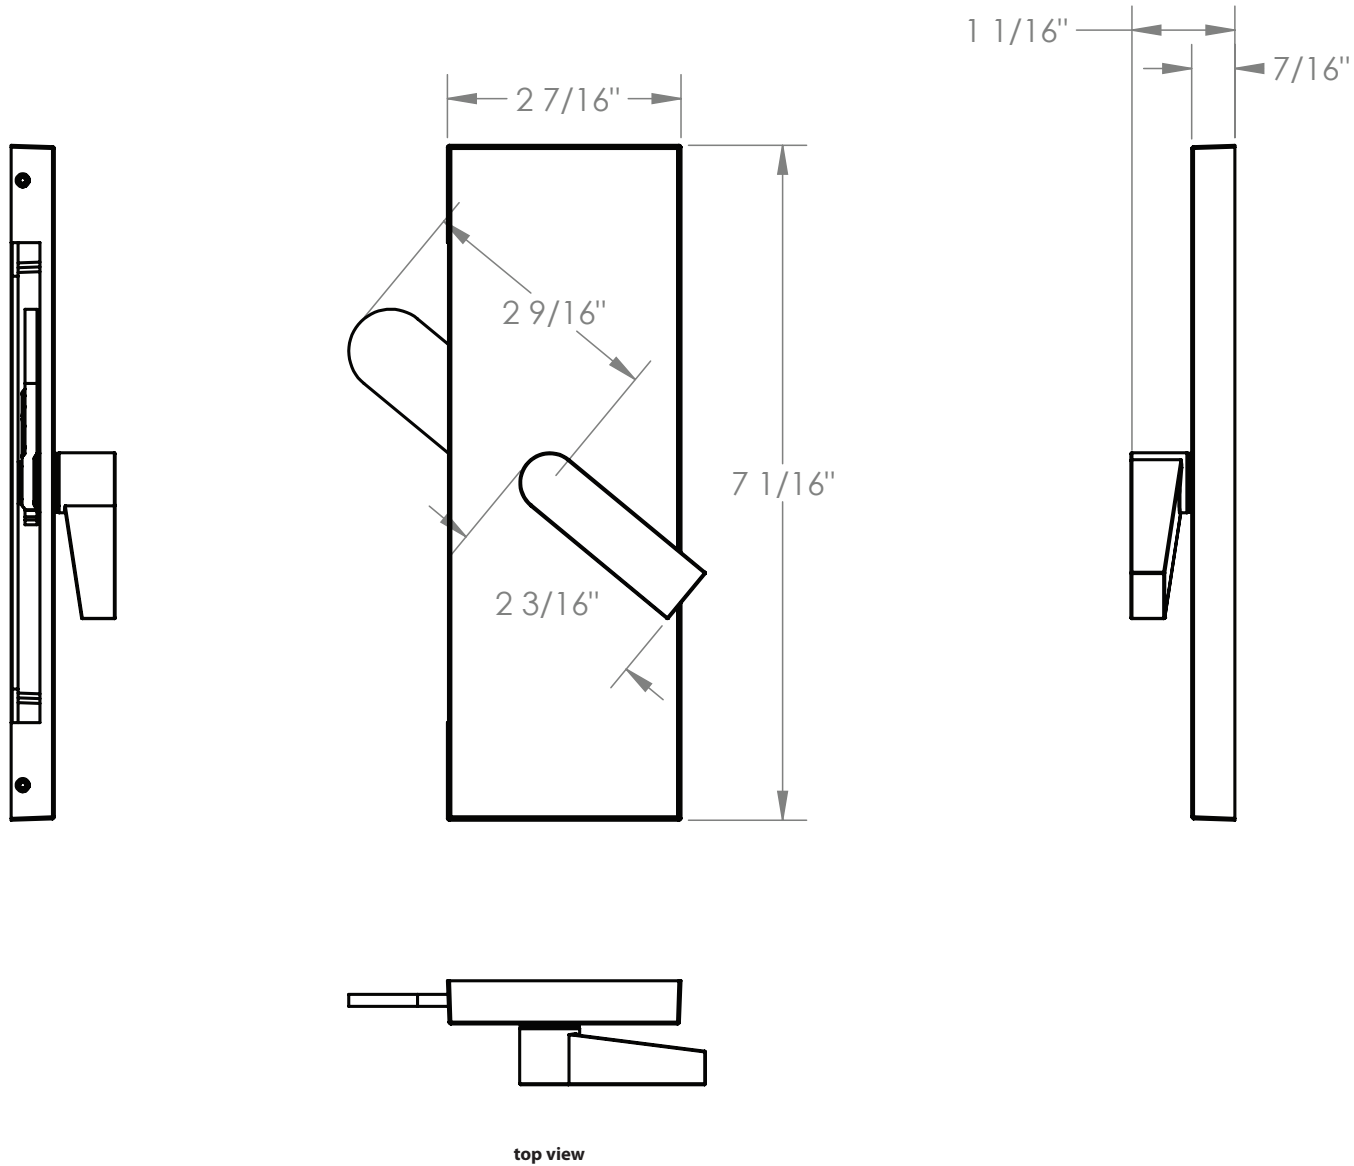

MODERN RECTANGULAR BARN DOOR PRIVACY LOCKS - FLUSH PULL WITH INTEGRATED STRIKE

side view

back view

top view

*Note: For general info only. Not drawn to scale. Do not use as a drilling template.

MODERN RECTANGULAR BARN DOOR PRIVACY LOCKS - STRIKE

side view

back view

top view

*Note: For general info only. Not drawn to scale. Do not use as a drilling template.

*Note: For general info only. Not drawn to scale. Do not use as a drilling template.

MODERN RECTANGULAR BARN DOOR PRIVACY LOCKS - SURFACE MOUNT BOLT BRACKET

*Note: For general info only. Not drawn to scale. Do not use as a drilling template.