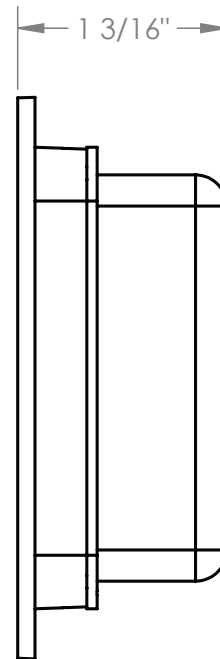

MODERN RECTANGULAR BARN DOOR PRIVACY LOCKS - FLUSH PULL WITH INTEGRATED STRIKE

side view

back view

top view

*Note: For general info only. Not drawn to scale. Do not use as a drilling template.

MODERN RECTANGULAR BARN DOOR PRIVACY LOCKS - STRIKE

side view

back view

top view

*Note: For general info only. Not drawn to scale. Do not use as a drilling template.

*Note: For general info only. Not drawn to scale. Do not use as a drilling template.

MODERN RECTANGULAR BARN DOOR PRIVACY LOCKS - SURFACE MOUNT BOLT BRACKET

*Note: For general info only. Not drawn to scale. Do not use as a drilling template.