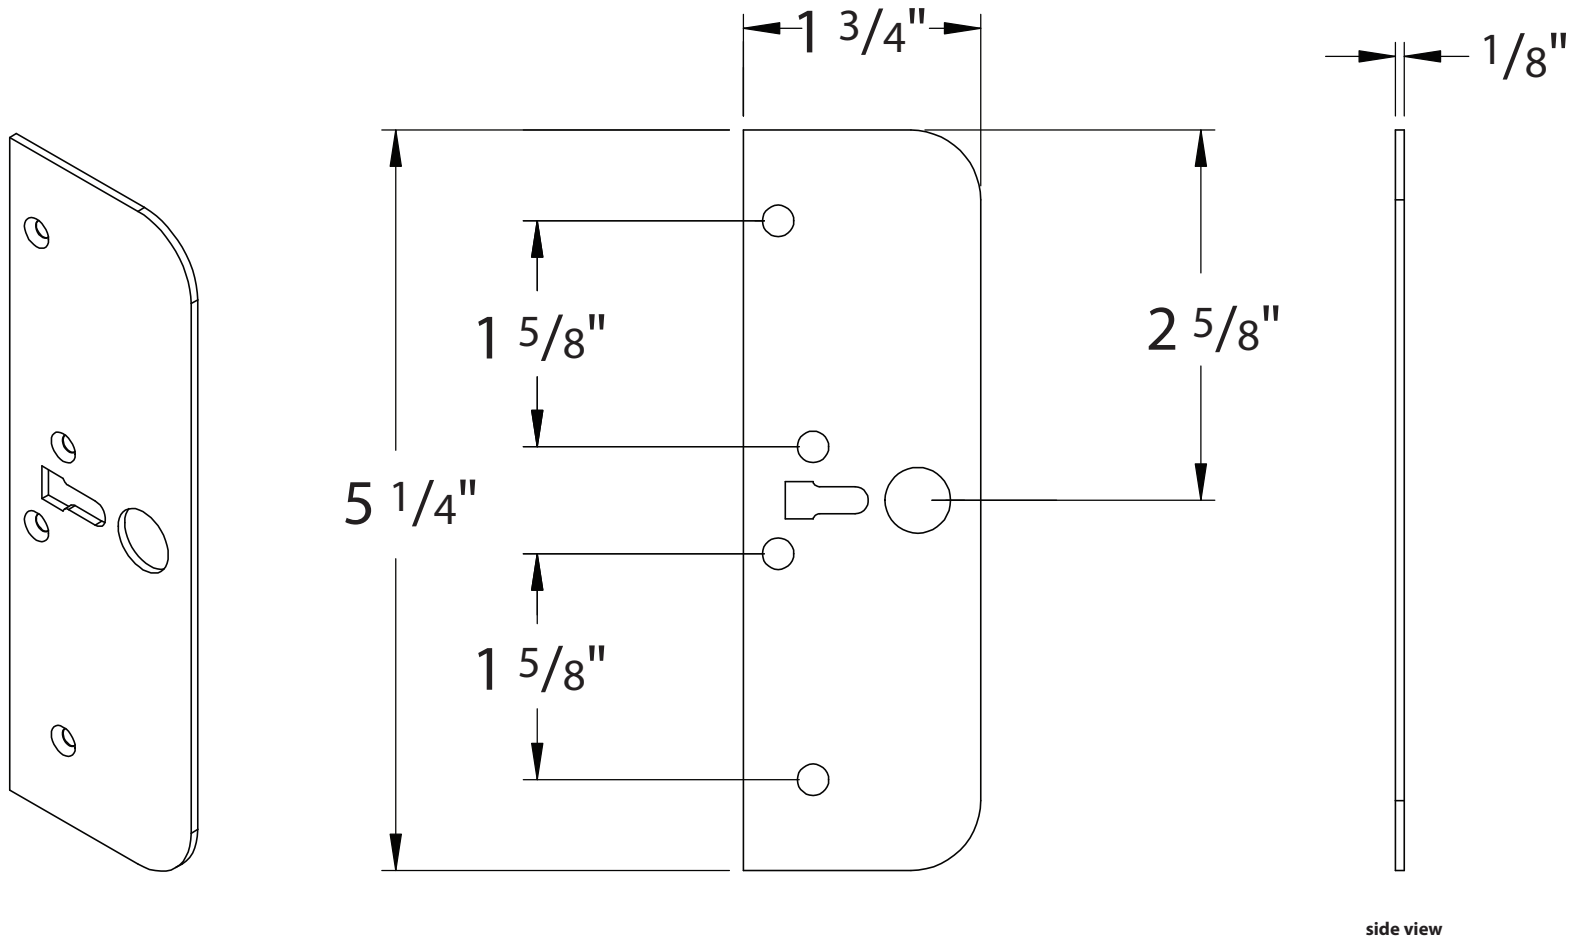

MODERN RECTANGULAR BARN DOOR PRIVACY LOCKS - FLUSH PULL WITH INTEGRATED STRIKE

side view

back view

top view

*Note: For general info only. Not drawn to scale. Do not use as a drilling template.

MODERN RECTANGULAR BARN DOOR PRIVACY LOCKS - STRIKE

side view

back view

top view

*Note: For general info only. Not drawn to scale. Do not use as a drilling template.

*Note: For general info only. Not drawn to scale. Do not use as a drilling template.

MODERN RECTANGULAR BARN DOOR PRIVACY LOCKS - SURFACE MOUNT BOLT BRACKET

*Note: For general info only. Not drawn to scale. Do not use as a drilling template.