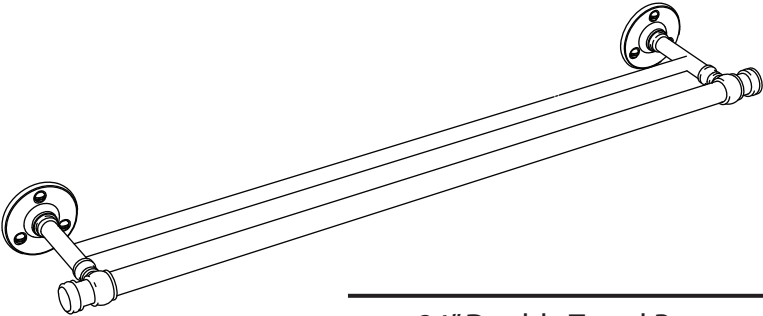

Café Collection

General Specifications

24" Double Towel Bar

#4414 (Chrome)
#4434 (Bronze)