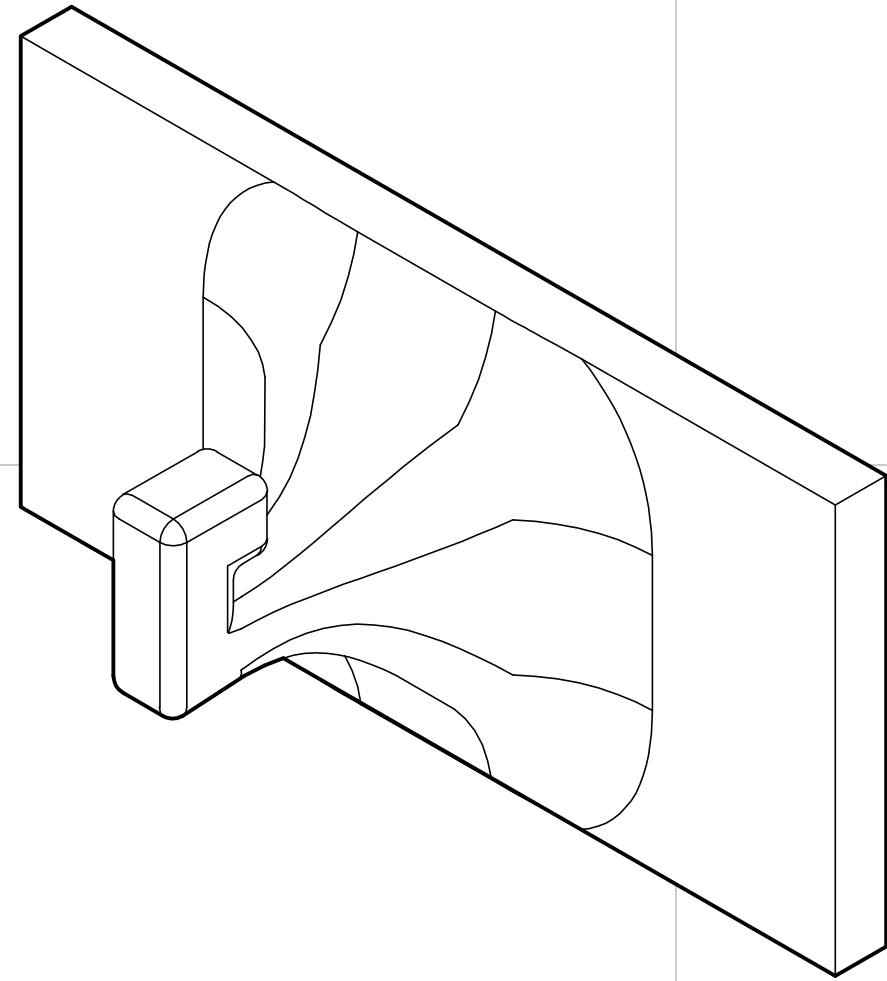

4

3

2

1

D

D

ORTHOGRAPHIC

TOP

SIDE

C

C

B

B

A

A

4

3

2

1

DRAWN BY: CHRIS METROPULOS OWNER: HERITAGE TILE LLC SPACING: 1/16" DATE DRAWN: 6/12/2014	DESCRIPTION: 3" X 6" TILE-IN ROBE HOOK [PROTRUDES 2-1/8" WHEN TILED-IN]		
DISCLAIMER NOTE: These Drawings accurately represent accurate technical specifications of actual product. For additional technical information please contact Heritage Tile LLC.		CATEGORY: INTEGRATED CERAMIC ACCESSORIES	PRODUCT CODE: 36RH00
		SCALE: 1:1	DWG NO. 18.A