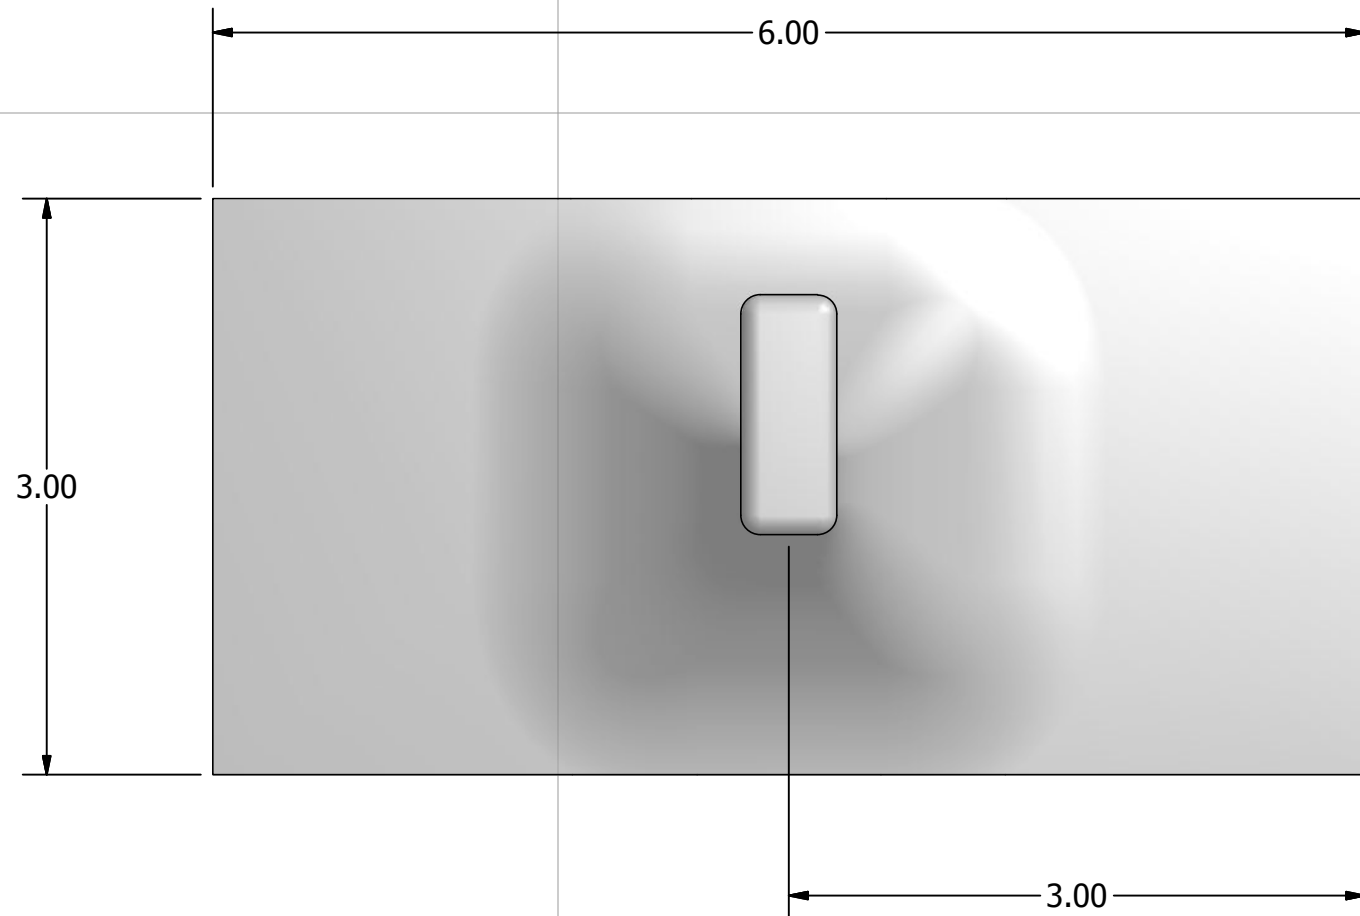

4

3

2

1

D

D

ORTHOGRAPHIC

FRONT

SIDE

C

C

B

B

A

A

4

3

2

1

DRAWN BY: CHRIS METROPULOS OWNER: HERITAGE TILE LLC SPACING: 1/16" DATE DRAWN: 6/12/2014	DESCRIPTION: 3" X 6" TILE-IN ROBE HOOK [PROTRUDES 2-1/8" WHEN TILED-IN]		
DISCLAIMER NOTE: These Drawings accurately represent accurate technical specifications of actual product. For additional technical information please contact Heritage Tile LLC.		CATEGORY: INTEGRATED CERAMIC ACCESSORIES	PRODUCT CODE: 36RH00
		SCALE: 1:1	DWG NO. 18.A