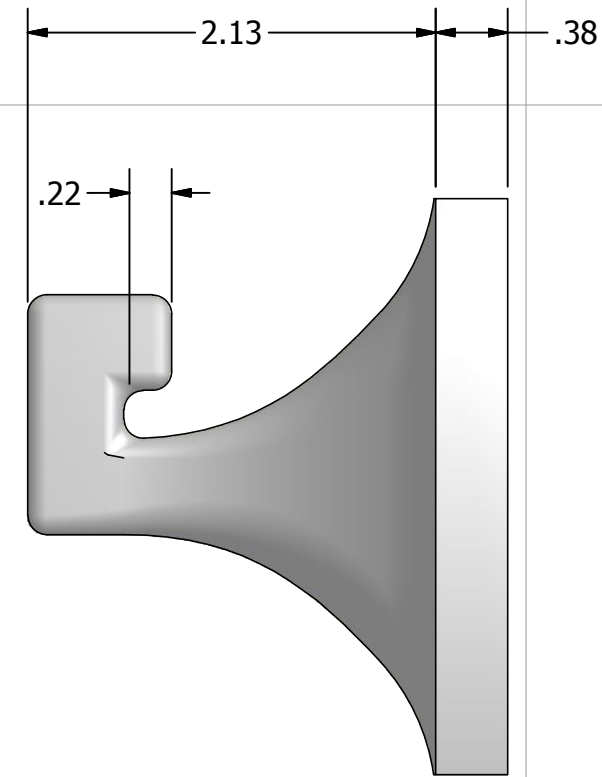

4

3

2

1

D

D

ORTHOGRAPHIC

TOP

FRONT

SIDE

C

C

B

B

A

A

4

3

2

1

<b>DRAWN BY:</b> CHRIS METROPULOS <b>OWNER:</b> HERITAGE TILE LLC <b>SPACING:</b> 1/16" <b>DATE DRAWN:</b> 6/12/2014	<b>DESCRIPTION:</b> 3" X 6" TILE-IN ROBE HOOK [PROTRUDES 2-1/8" WHEN TILED-IN]		
<small>DISCLAIMER NOTE:          These Drawings accurately represent accurate technical specifications of actual product. For additional technical information please contact Heritage Tile LLC.</small>		<b>CATEGORY:</b> INTEGRATED CERAMIC ACCESSORIES	<b>PRODUCT CODE:</b> 36RH00
		<b>SCALE:</b> 1:1	<b>DWG NO.</b> <b>18.A</b>