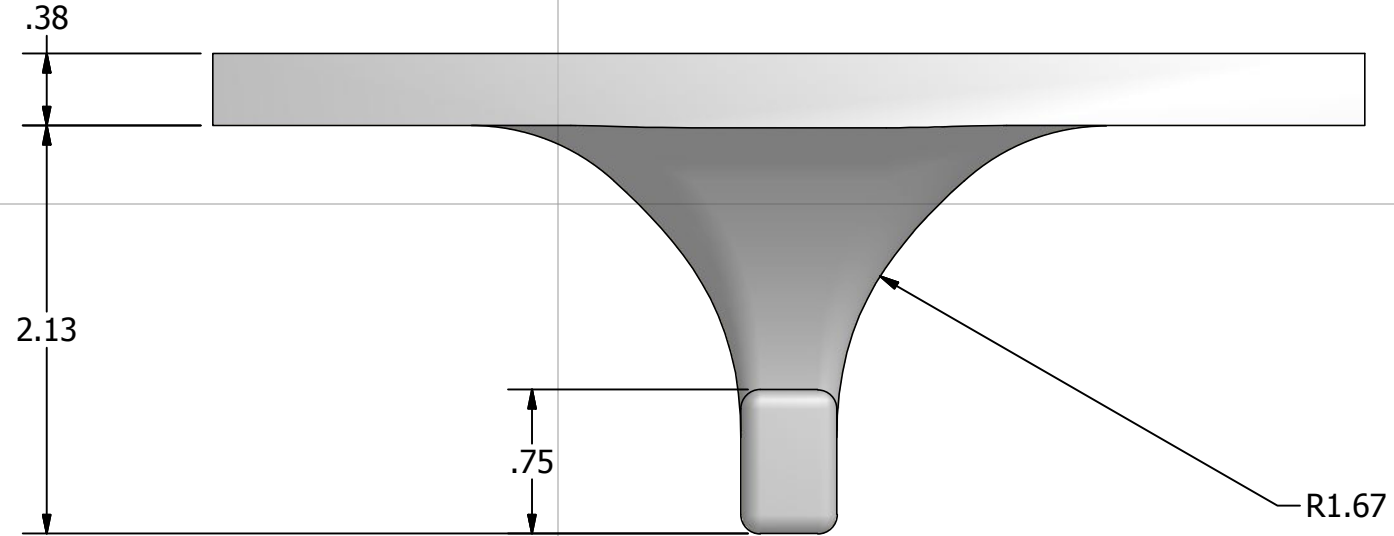

4

3

2

1

D

D

ORTHOGRAPHIC