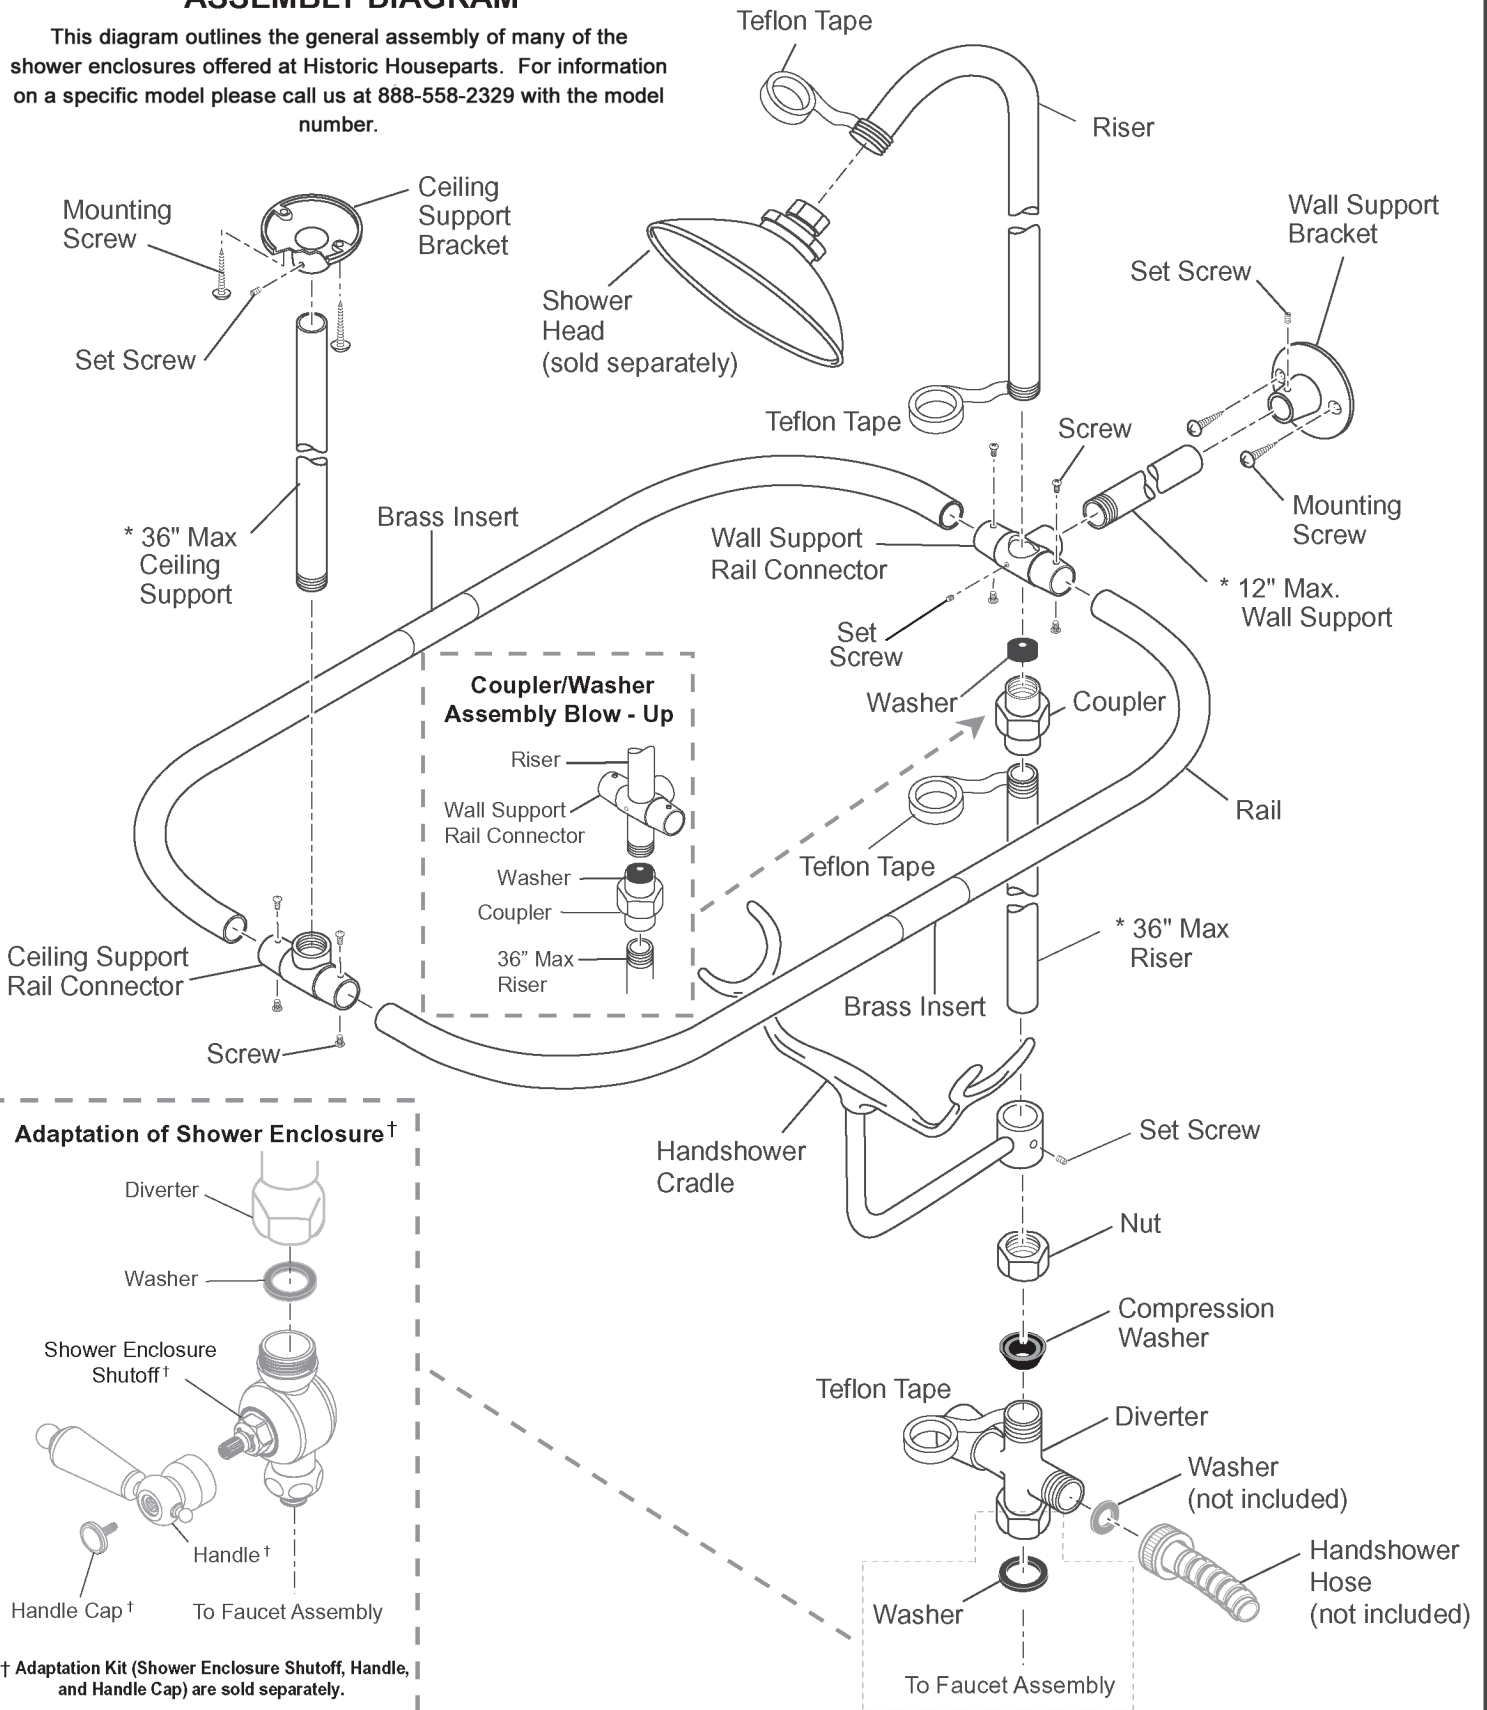

Shower Enclosure

ASSEMBLY DIAGRAM

This diagram outlines the general assembly of many of the shower enclosures offered at Historic Houseparts. For information on a specific model please call us at 888-558-2329 with the model number.

* Supports and Risers may be cut to length required for your installation circumstances. **CAUTION: DO NOT cut threaded end!**

END FAUCET APPLICATION